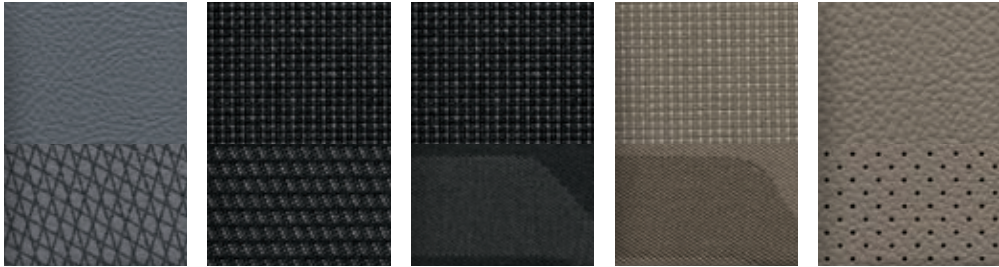

2018

TRANSIT CONNECT

PASSENGER WAGON + CARGO VAN

[SPECIFICATIONS](#)

Dark Blue Solar Magnetic Guard Shadow Black Frozen White Silver School Bus Yellow Race Red Deep Impact Blue

Pewter Vinyl 1 Charcoal Black Cloth 2 Charcoal Black Cloth 3 Medium Stone Cloth 4 Medium Stone Leather 5

	XL	XLT	TITANIUM
A 16" Steel with Styled Wheel Covers	S		
B 16" Steel with Styled Wheel Covers		S	
C 16" Aluminum with Locking Wheel Lugs		O	S
D 17" Aluminum with Locking Wheel Lugs ²		O	O
E 17" Premium Black-Painted Machined Aluminum ²		O	O